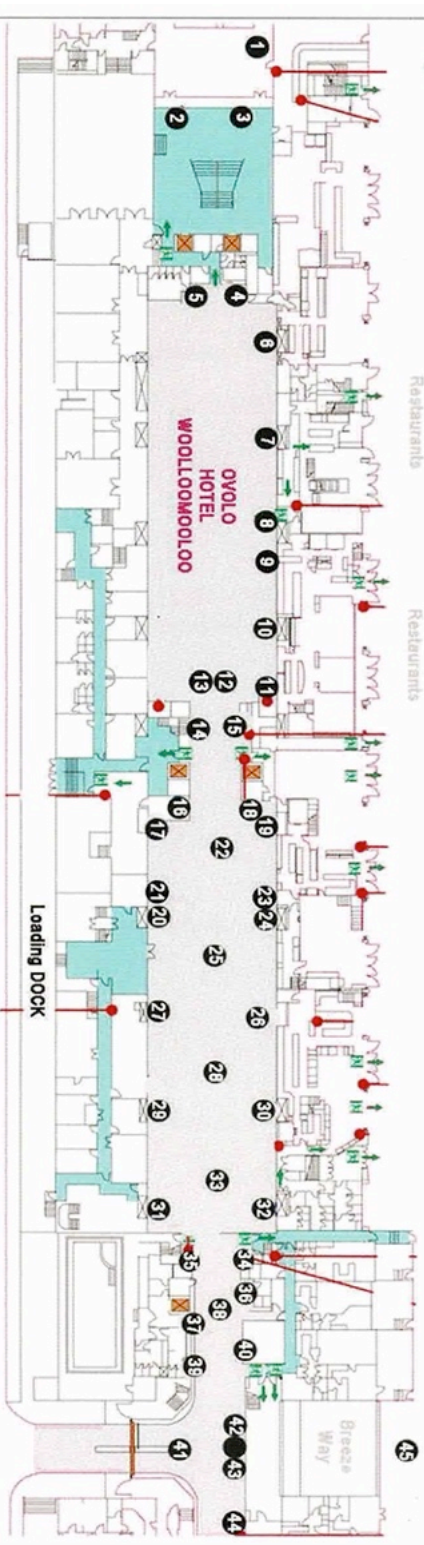

ARTPark Australia

SCULPTURE On the WHARF

2018-19

exhibition guide

p 1800 646 131 e syd@ARTPark.com.au

Woolloomooloo BAY East

Woolloomooloo BAY West

Loc Name	Title	Loc Name	Title	Loc Name	Title
INDOOR - Wharf Concourse					
1	No Placement			51	Van Dam Emerging Dragon
2	No Placement	28	Bolotin Peeled World 2	52	No Placement
3	No Placement	29	Stuart Breakaway	53	Mutimer Sphere
4	Rogers I Am - Ed 1/12	30	Aslin Mind Confused	54	White Stretching your Imagination
5	Glassborow Manmade	31	Klein Warrior	55	George Classical Dynamism
6	Christian Traveller	32	Chen Neo	56	Piperidis Conversations
7	Glassborow Frequent Flyer	33	Rogers I Am - 1 - Ed 1/12	57	Coburn Big Yellow Taxi
8	Baird Duet	33	Rogers I Am - Ed 12/12	58	Lyle Survivor 4
9	Leahey Plane Entering Cube	33	Rogers I Am - II - Ed 2/12	59	Allen Off the Face of It
10	MainArtery Ribbon - Unlimited	34	Bilotta Under Pressure	60	Kasper Tranquillity 1/6
11	No Placement	35	Chen Metamorph	61	No Placement
12	Parker Still Standing	36	Krstanoski-Blazeski Regeneration of the Princess	62	Sleeman Intervention
13	Parker Part pod	37	McCaffley Big Bang	63	Flenley Adapt
14	Mlcek Ring of Passion	38	McCracken Nice Round Figure No7	64	No Placement
15	Johns The Mentor -The Old Mob	39	Scheibner Cube Stack # 15	65	Kasper Embrace Ed 2/18
16	Gardner /Lilywhite Awaken	40	Bennett Much Like Life	66	Flenley Detachment
17	Pratt Part of Chaos	41	Johns Squared Circle	67	Scheibner Once upon a time in the West
18	Stuart Giant Octopus Ed 3/15	42	Johns At the Centre -There is Nothing	68	Bennett Much Like Life
19	Stuart 4th Dimension	43	Allen Eve & Adam	69	Van Dam Link 5
20	Stuart Boxed in	44	Hali Hilie	70	Phemister Kern
21	No Placement	OUTDOOR - Promenade		71	Pratt Structured Chaos
22	Mlcek Spira Mirabilis	45	Klisowsky Decapod	72	Poon Anchor
23	Ferrie Division Amongst Unity Part.2	46	Rogers Embrace	73	Meyer Foci
24	Allen Nude Ned	47	Glassborow Body Corporate	74	McCarthy The Pacific Rim Series - 5 peices
25	Farquar-Still Luminalion	48	Johns Transfigure	75	No Placement
26	Allen Where's My Better Half	49	Pratt King Coal Ed 3/3	76	Topfer Wave
27	Vaynman Death of a Star	50	Flenley Deflect	77	Venet 5ARCx12_Blickachsen 2
1800 646 131	syd@artpark.com.au #ARTPark_Aust	1800 646 131	syd@artpark.com.au #ARTPark_Aust	1800 646 131	syd@artpark.com.au #ARTPark_Aust