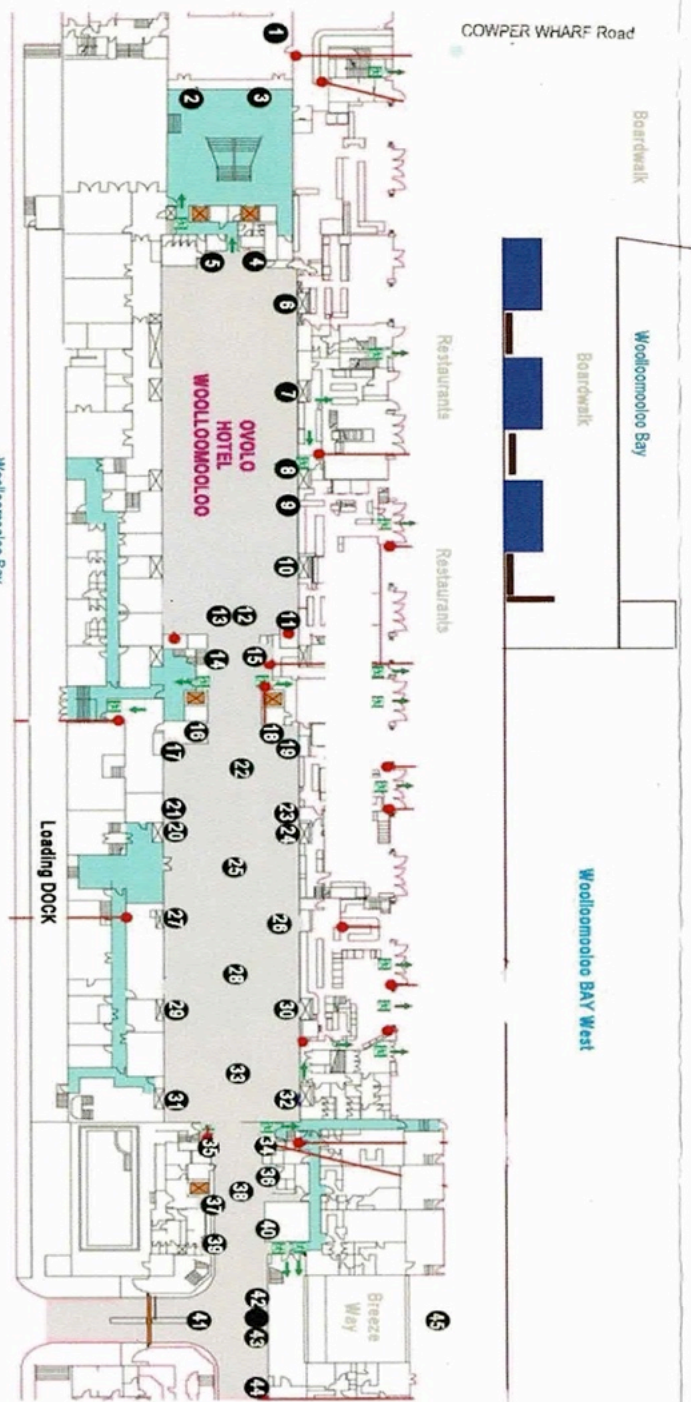

**WOOLLOOMOOLOO  
Sculpture Walk**  
**2019-20**

exhibition guide

Supported by

**++ Li2A  
McGUIRAN  
WINES ++**

**grace:**  
Always more.

WATERLOO  
DESIGN  
CENTRE

**DEXUS**  
PROPERTY GROUP

**SOHO**  
Galleries